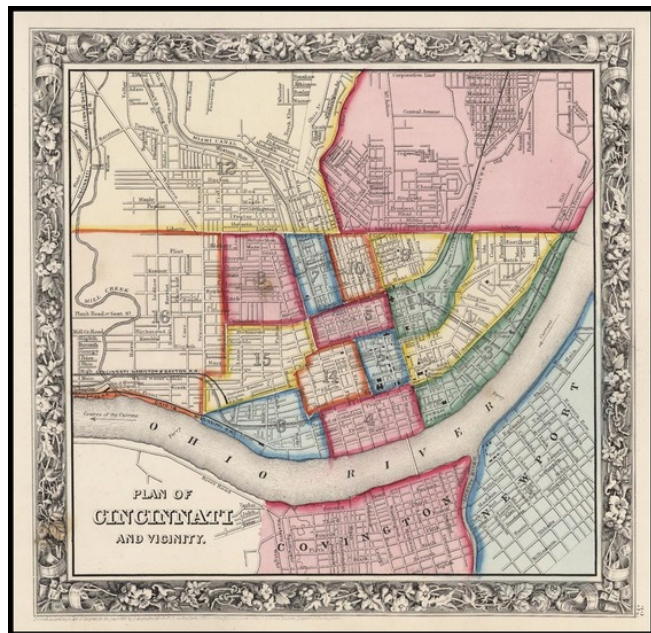

Barry Lawrence Ruderman Antique Maps Inc.

7407 La Jolla Boulevard
La Jolla, CA 92037

www.raremaps.com

(858) 551-8500
blr@raremaps.com

Plan of Cincinnati and Vicinity

Stock#: m0846
Map Maker: Mitchell Jr.
Date: 1860
Place: Philadelphia
Color: Hand Colored
Condition: VG+
Size: 12 x 11 inches
Price: SOLD

Description:

Detailed map of Cincinnati, colored by wards, naming streets, buildings, depots, landings, railroads, etc.

Detailed Condition: