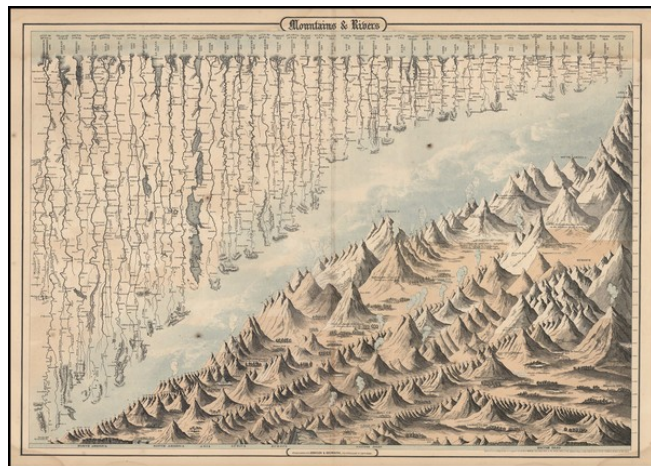

## Mountains & Rivers

**Stock#:** m0821  
**Map Maker:** Johnson & Browning  
**Date:** 1861  
**Place:** New York  
**Color:** Hand Colored  
**Condition:** VG  
**Size:** 24 x 17 inches  
**Price:** SOLD

### Description:

Gorgeous large format example of this mountains and rivers plate, showing the lengths of the principal rivers of the world and heights of the principal mountains. Delineates volcanoes, mountain lakes and other features. Includes names and distances, and identifies continents. An interesting and decorative item.