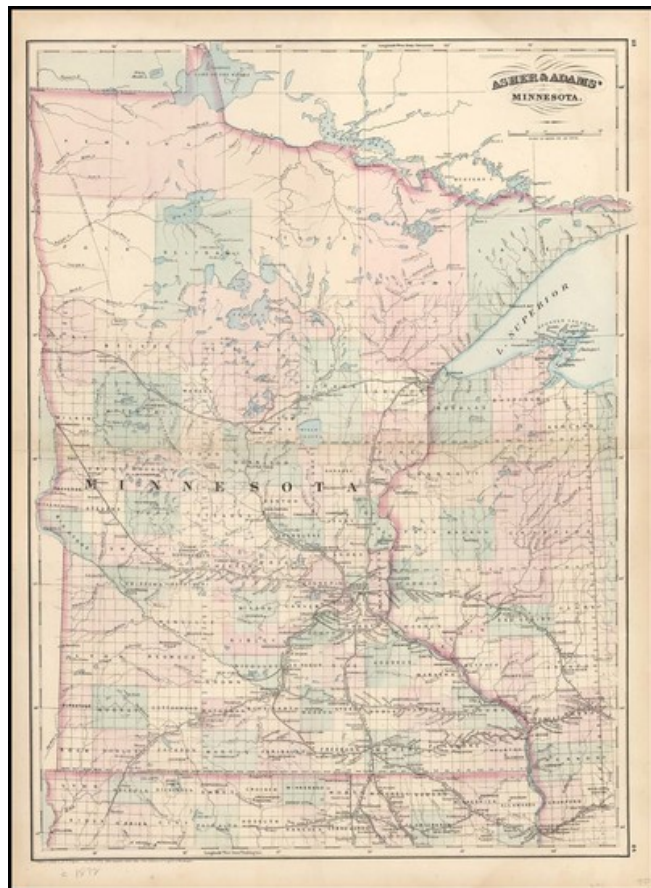

Barry Lawrence Ruderman Antique Maps Inc.

7407 La Jolla Boulevard
La Jolla, CA 92037

www.raremaps.com

(858) 551-8500
blr@raremaps.com

Asher & Adams' Minnesota

Stock#: m0820
Map Maker: Asher & Adams
Date: 1872
Place: New York
Color: Hand Colored
Condition: VG+
Size: 22 x 16 inches
Price: SOLD

Description:

Gorgeous large format railroad map of Minnesota, hand colored by counties. Shows railroads, towns, rivers, lakes, mountains, township surveys, forts, Indian Reservations, etc. Large unexplored region in NW Nebraska. Asher & Adams Atlas was conceived as a Railroad Atlas, but is probably most notably for its relatively unique style and excellent large format treatment of the states west of the Mississippi.