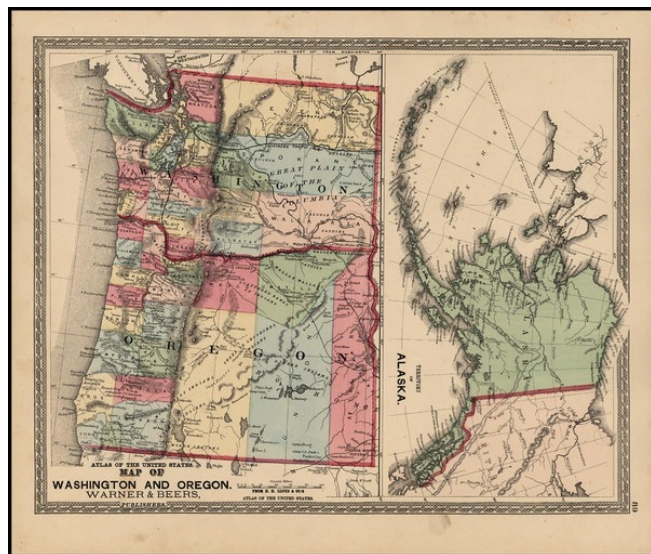

Barry Lawrence Ruderman Antique Maps Inc.

7407 La Jolla Boulevard
La Jolla, CA 92037

www.raremaps.com

(858) 551-8500
blr@raremaps.com

Territory of Alaska / Atlas of the United States Map of Washington and Oregon. Warner & Beers

Stock#: m0772
Map Maker: Warner & Beers
Date: 1875
Place: Chicago
Color: Hand Colored
Condition: VG
Size: 13.5 x 16.5 inches
Price: SOLD

Description:

Detailed pair of maps from an early edition of a Warner & Beers County Atlas.