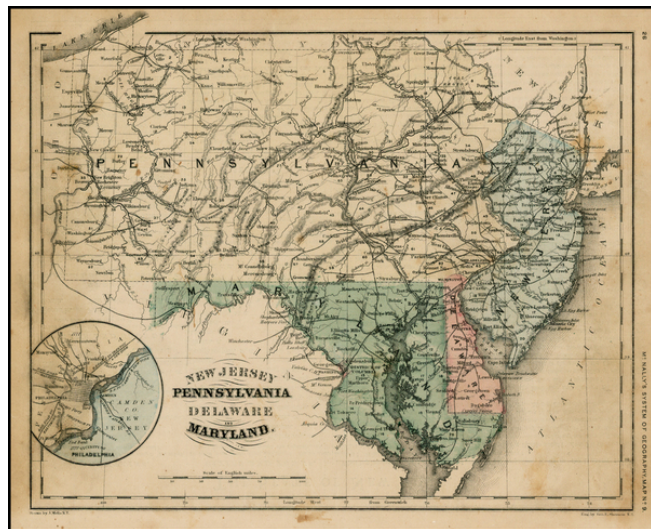

Barry Lawrence Ruderman Antique Maps Inc.

7407 La Jolla Boulevard
La Jolla, CA 92037

www.raremaps.com

(858) 551-8500
blr@raremaps.com

New Jersey, Pennsylvania, Delaware and Maryland

Stock#: m0756
Map Maker: Rand McNally & Company
Date: 1869
Place: New York
Color: Hand Colored
Condition: VG
Size: 11 x 9 inches
Price: SOLD

Description:

Detailed map of the Mid Atlantic states, showing towns, railroads, rivers, lakes, etc. Inset of the Philadelphia area. From McNally's System of Geography.

Detailed Condition: