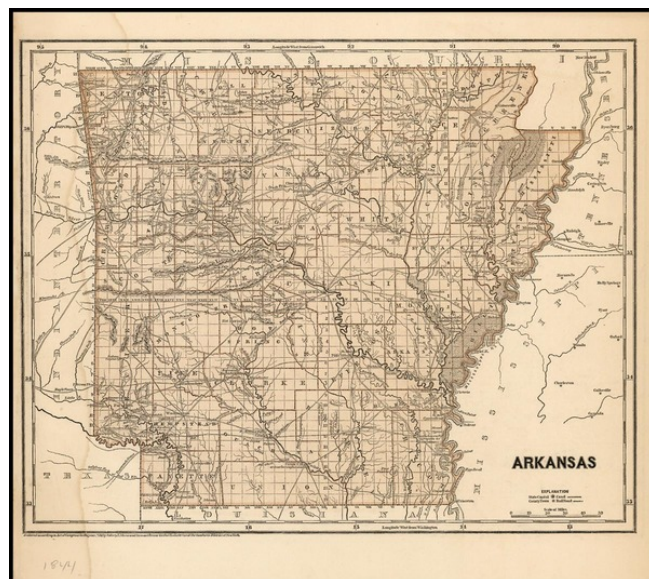

Barry Lawrence Ruderman Antique Maps Inc.

7407 La Jolla Boulevard
La Jolla, CA 92037

www.raremaps.com

(858) 551-8500
blr@raremaps.com

Arkansas

Stock#: m0739
Map Maker: Morse & Breese
Date: 1844
Place: New York
Color: Color
Condition: VG
Size: 15 x 12.5 inches
Price: SOLD

Description:

Marvelous and highly detailed map of Arkansas, from Morse's important Atlas of North America, the first cerographic atlas. Shows towns, roads, rivers, etc. An essential map for American Map collectors, illustrating an important change in the history of printed maps and the only truly American cartographic publishing innovation. Faint waterstain, but a good example.