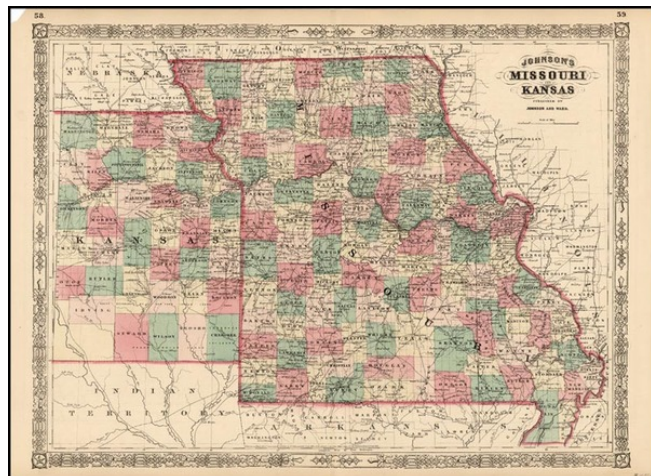

Barry Lawrence Ruderman Antique Maps Inc.

7407 La Jolla Boulevard
La Jolla, CA 92037

www.raremaps.com

(858) 551-8500
blr@raremaps.com

Johnson's Missouri and Kansas

Stock#: m0696
Map Maker: Johnson
Date: 1865
Place: New York
Color: Hand Colored
Condition: VG
Size: 24 x 17 inches
Price: SOLD

Description:

Decorative map, hand colored by counties. Shows towns, counties, townships, roads, railroads, rivers, forts, Indian Tribes, etc One of the best maps of the period.

Detailed Condition: