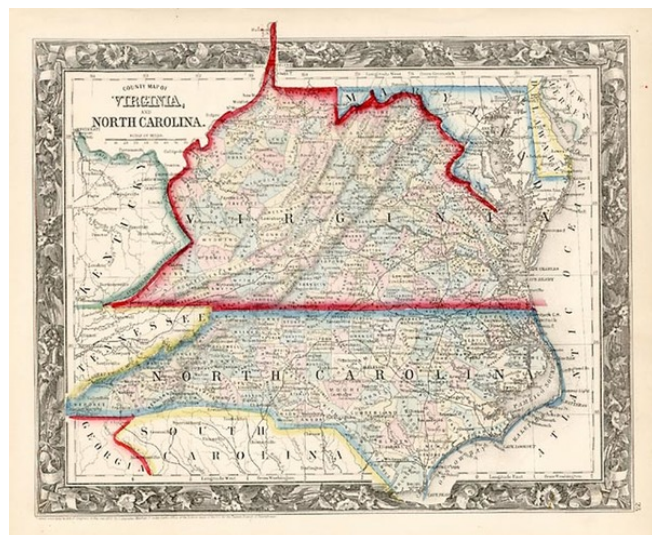

Barry Lawrence Ruderman Antique Maps Inc.

7407 La Jolla Boulevard
La Jolla, CA 92037

www.raremaps.com

(858) 551-8500
blr@raremaps.com

County Map of Virginia and North Carolina (rare)

Stock#: m0596
Map Maker: Mitchell Jr.
Date: 1860
Place: Philadelphia
Color: Hand Colored
Condition: VG+
Size: 14 x 11 inches
Price: SOLD

Description:

This is the Virginia and North Carolina map, which shortly thereafter reconfigured to show Virginia & West Virginia. Dickenson County not yet formed in Virginia. No West Virginia. Very detailed. A nice impression.