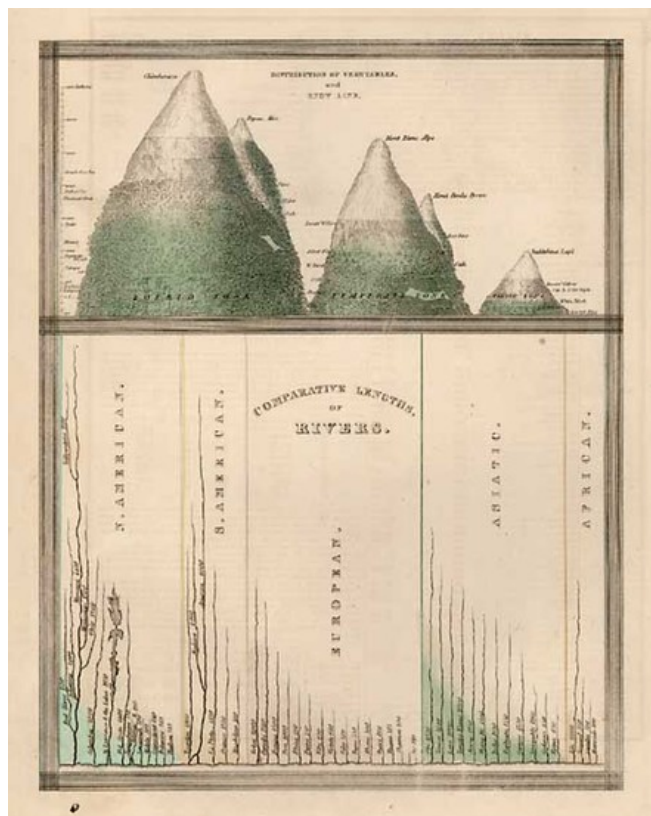

Stock#: m0563
Map Maker: Bradford
Date: 1835
Place: Boston
Color: Outline Color
Condition: VG
Size: 10 x 8 inches
Price: SOLD

Description:

Fascinating comparative chart, showing rivers, mountains and vegetation on the various continents and in the Torrid, Temperate and Frigid Zones.