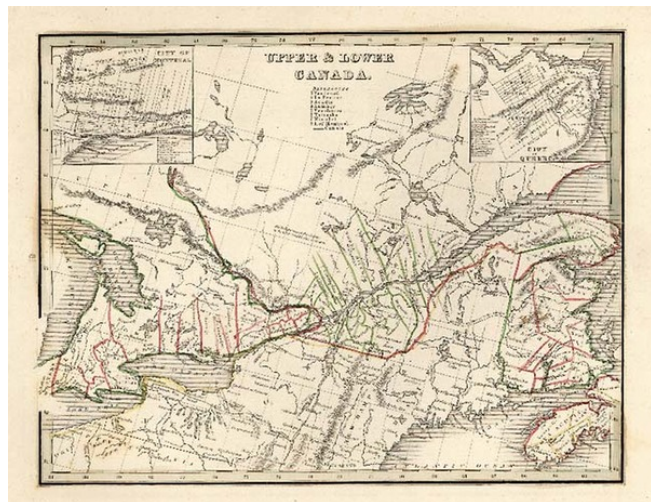

## Upper & Lower Canada

**Stock#:** m0485  
**Map Maker:** Bradford  
**Date:** 1835  
**Place:** Boston  
**Color:** Outline Color  
**Condition:** VG+  
**Size:** 10 x 8 inches  
**Price:** SOLD

### Description:

Interesting regional map of Canada, from the Great Lakes to the Bay of Fundy and the St. Lawrence River. Large insets of Montreal and Quebec City. Colored by counties.