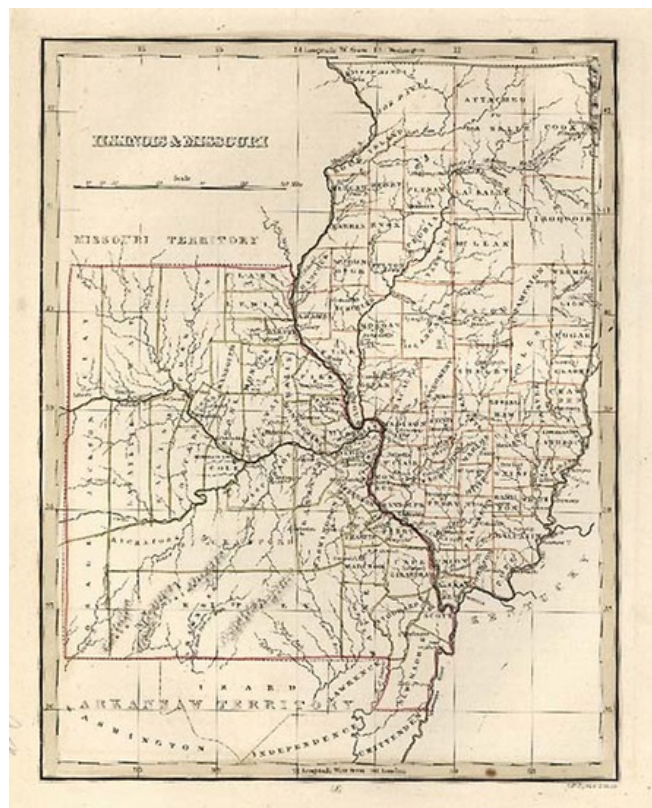

## Illinois & Missouri

**Stock#:** m0476  
**Map Maker:** Bradford  
**Date:** 1835  
**Place:** Boston  
**Color:** Outline Color  
**Condition:** VG+  
**Size:** 10 x 8 inches  
**Price:** SOLD

### Description:

Interesting map of the region, also showing Arkasaw Territory to the South and Missouri Territory to the North. A number of early primitive counties still appear, especially in Missouri. Missouri has 38 counties, but lacks the Platte addition. One of the earliest maps engraved in America to focus on this region.