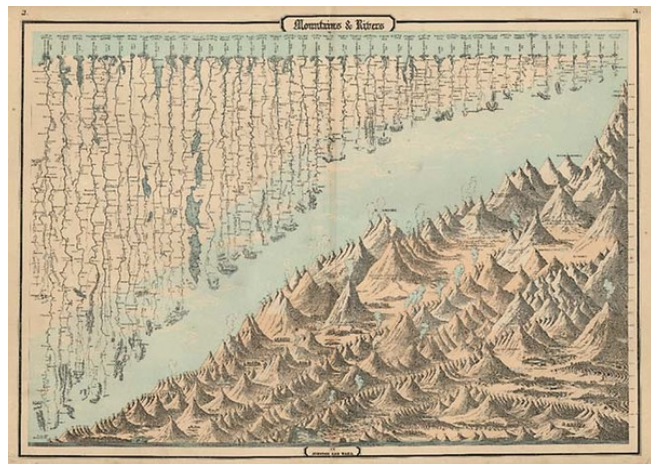

Barry Lawrence Ruderman Antique Maps Inc.

7407 La Jolla Boulevard
La Jolla, CA 92037

www.raremaps.com

(858) 551-8500
blr@raremaps.com

Mountains & Rivers

Stock#: m0458
Map Maker: Ward & Johnson
Date: 1863
Place: New York
Color: Hand Colored
Condition: VG+
Size: 24 x 17 inches
Price: SOLD

Description:

Gorgeous large format example of this mountains and rivers plate, showing the lengths of the principal rivers of the world and heights of the principal mountains. Delineates volcanoes, mountain lakes and other features. Includes names and distances, and identifies continents. An interesting and decorative item.