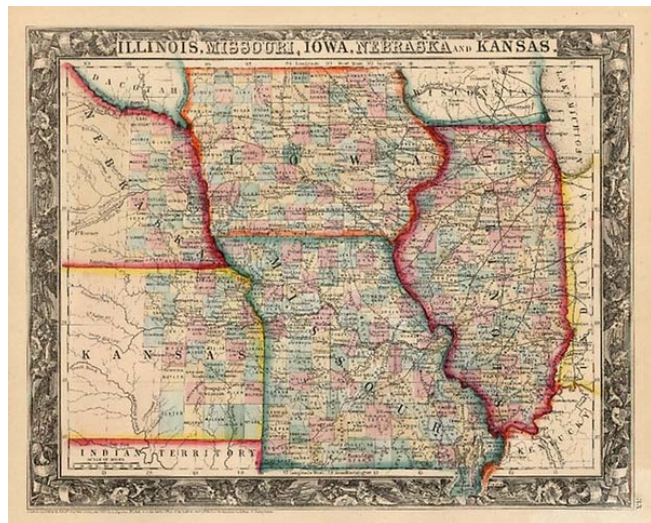

Barry Lawrence Ruderman Antique Maps Inc.

7407 La Jolla Boulevard
La Jolla, CA 92037

www.raremaps.com

(858) 551-8500
blr@raremaps.com

Illinois, Missouri, Iowa, Nebraska and Kansas

Stock#: m0455
Map Maker: Mitchell Jr.
Date: 1848
Place: Philadelphia
Color: Hand Colored
Condition: VG+
Size: 13.5 x 11 inches
Price: SOLD

Description:

Rare map of the Midwest and part of the Plains region, which appeared in the first edition of SA Mitchell Jr's New General Atlas. The map is colored by counties and shows towns, rivers, railroads, lakes, forts and other details. Very rare on the market. Only one prior appearance in a dealer catalogue in the past 20 years.