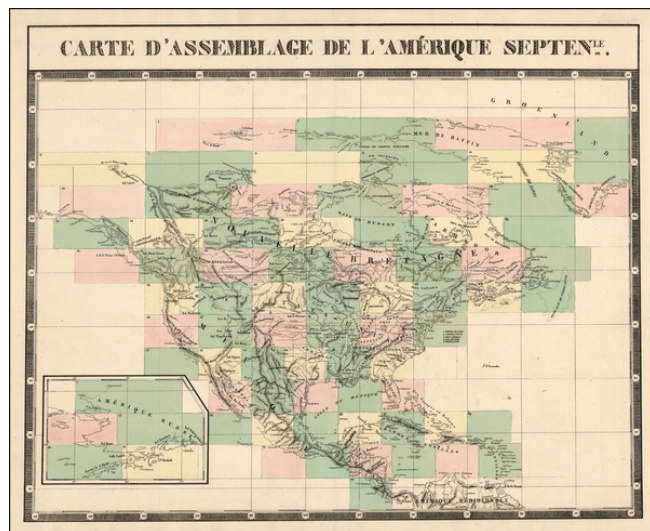

## Carte D'Assemblage De L'Amérique Septentrionale

**Stock#:** m0398  
**Map Maker:** Vandermaelen  
**Date:** 1827  
**Place:** Brussels  
**Color:** Hand Colored  
**Condition:** VG+  
**Size:** 24 x 19 inches  
**Price:** SOLD

### Description:

A nice example of Vandermaelen's Key Sheet to his map of North America, published in 76 Sheets, probably the grandest North American Wall map of the 19th Century. From Vandermaelen's remarkable 6 volume atlas, which if combined as globe gores forms an immense globe. Vandermaelen accomplished the first atlas mapping of the world on a uniform scale. His treatment of the Western US is a landmark in the history the cartography of the Transmississippi West, undertaking to map in 20 sheets a region which American publishers were virtually ignoring.