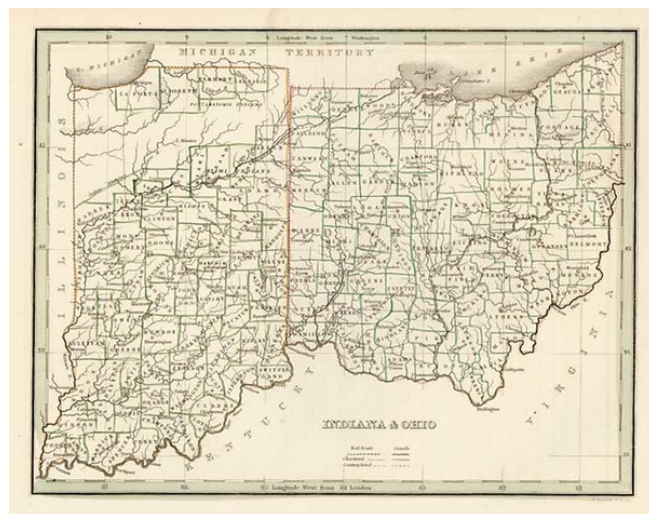

Barry Lawrence Ruderman Antique Maps Inc.

7407 La Jolla Boulevard
La Jolla, CA 92037

www.raremaps.com

(858) 551-8500
blr@raremaps.com

Indiana & Ohio

Stock#: m0382
Map Maker: Bradford
Date: 1835
Place: Boston
Color: Outline Color
Condition: VG
Size: 10 x 8 inches
Price: SOLD

Description:

Interesting and detailed map, from an early edition of Bradford's Comprehensive Atlas. The map is colored by counties and shows towns, rivers, lakes, roads and other important details. Bradford's Comprehensive Atlas launched him as one of the prominent cartographic publishers of the period. This and his larger atlases, published first in 1838, were one of the most popular of the period.