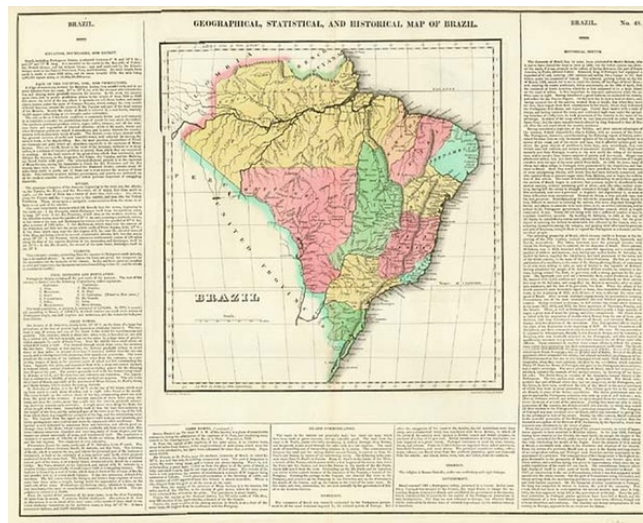

Barry Lawrence Ruderman Antique Maps Inc.

7407 La Jolla Boulevard
La Jolla, CA 92037

www.raremaps.com

(858) 551-8500
blr@raremaps.com

Geographical, Statistical and Historical Map of Brazil

Stock#: m0369
Map Maker: Carey & Lea
Date: 1822
Place: Philadelphia
Color: Hand Colored
Condition: VG+
Size: 21 x 16.5 inches
Price: SOLD

Description:

Rich full color example, from the first edition of Carey & Lea's Atlas. One of the first separate maps of the newly independent Brazil, shortly after the return of the King of Portugal to Brazil, leaving his son to rule the country. The map is surrounded by details on the country, its soil, climate, history, populations, city information, government and a host of other historical and political details. Carey & Lea's Atlas is highly prized not only for its cartographic information but the marvelous information about each of the states and territories which is included. The atlas was issued in 6 editions in English, French & German between 1822 and 1827.