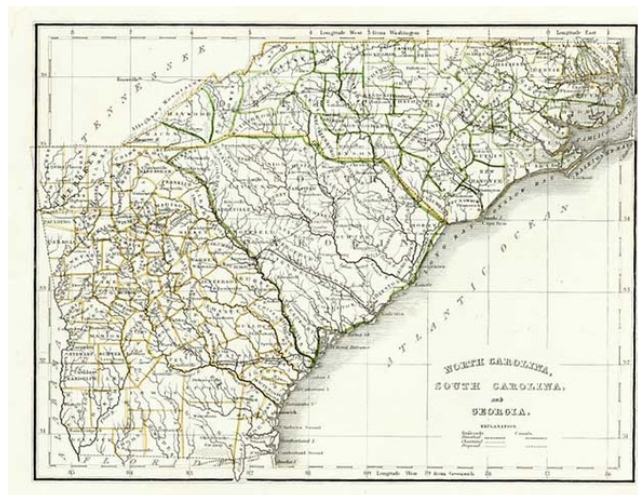

Barry Lawrence Ruderman Antique Maps Inc.

7407 La Jolla Boulevard
La Jolla, CA 92037

www.raremaps.com

(858) 551-8500
blr@raremaps.com

North Carolina, South Carolina and Georgia

Stock#: m0331
Map Maker: Bradford
Date: 1835
Place: Boston
Color: Outline Color
Condition: VG+
Size: 10 x 8 inches
Price: SOLD

Description:

Interesting regional map from Bradford's Comprehensive Atlas, with counties in outline color. Shows counties, towns, rivers, and other details. Bradford's Comprehensive Atlas was one of the most successful commercial atlases of the 1830s, at a time when HS Tanner and David Burr were his prime competitors.