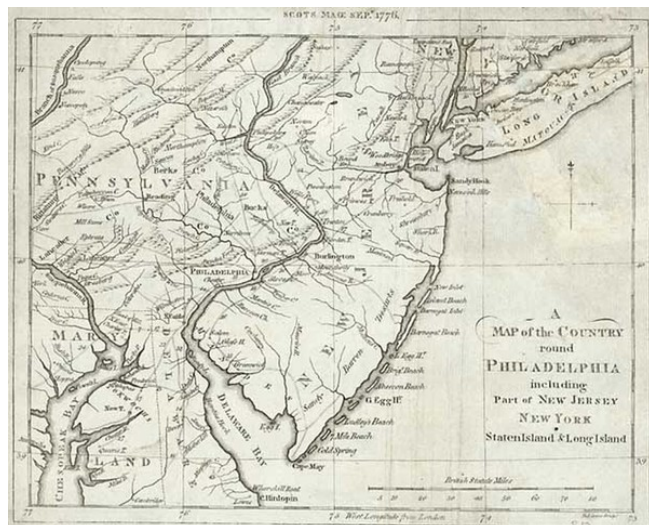

Barry Lawrence Ruderman Antique Maps Inc.

7407 La Jolla Boulevard
La Jolla, CA 92037

www.raremaps.com

(858) 551-8500
blr@raremaps.com

A Map of the Country round Philadelphia including Part of New Jersey New York Staten Island & Long Island ... 1776

Stock#: m0323
Map Maker: Scots Magazine
Date: 1776
Place: Edinburgh
Color: Uncolored
Condition: VG
Size: 9 x 7 inches
Price: SOLD

Description:

Scarce revolutionary war map of the region from the Chesapeake to Long Island, published in September 1776 in Edinburgh. Shows towns, counties, roads, rivers, lake, islands, mountains &c. A nice Revolutionary War period map of the region. Jolly Scot-45.