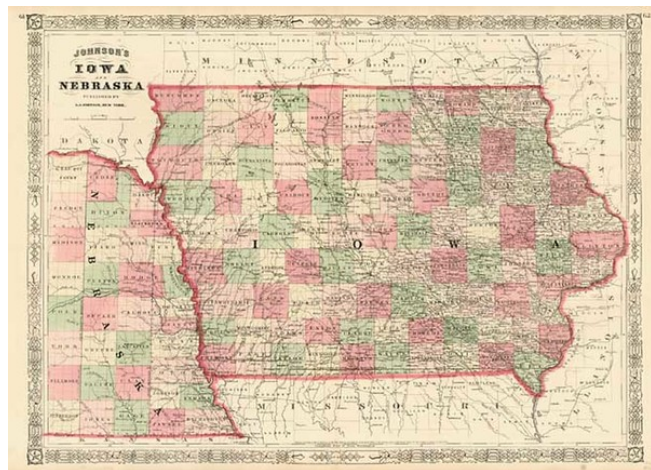

Barry Lawrence Ruderman Antique Maps Inc.

7407 La Jolla Boulevard
La Jolla, CA 92037

www.raremaps.com

(858) 551-8500
blr@raremaps.com

Johnson's Iowa and Nebraska

Stock#: m0302
Map Maker: Johnson
Date: 1867
Place: New York
Color: Hand Colored
Condition: VG+
Size: 23.5 x 7.5 inches
Price: SOLD

Description:

Large and decorative map of the area showing only a portion of Nebraska. Hand Coloured by counties the map shows cities, towns, rivers, railroads etc. A very decorative example.

Detailed Condition: