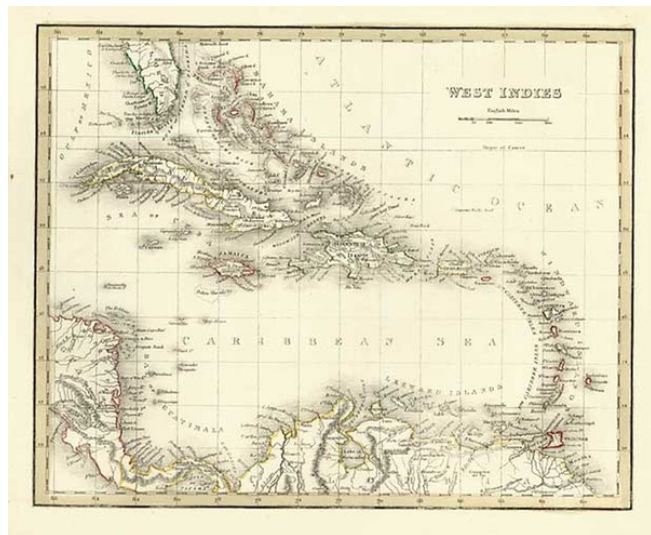

Barry Lawrence Ruderman Antique Maps Inc.

7407 La Jolla Boulevard
La Jolla, CA 92037

www.raremaps.com

(858) 551-8500
blr@raremaps.com

West Indies

Stock#: m0293
Map Maker: Bradford
Date: 1835
Place: Boston
Color: Outline Color
Condition: VG
Size: 10 x 8 inches
Price: SOLD

Description:

Detailed map of the Caribbean, Southern Florida, and the a portion of Central America. Excellent details for a map of this size. Bradford's Comprehensive Atlas launched him as one of the prominent cartographic publishers of the period. This and his larger atlases, published first in 1838, were one of the most popular of the period.