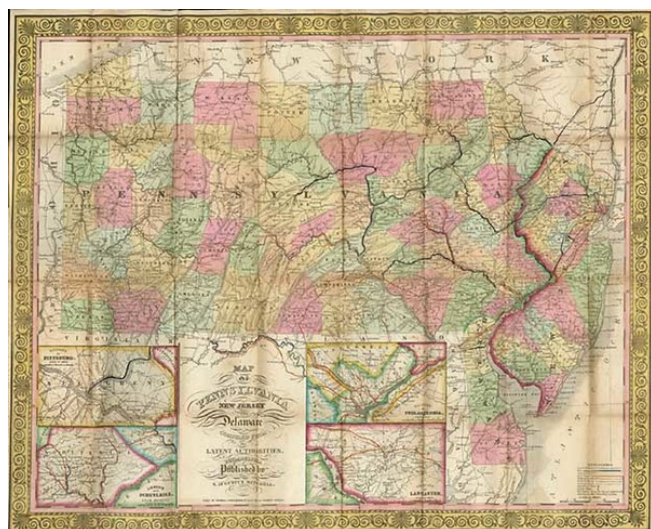

Barry Lawrence Ruderman Antique Maps Inc.

7407 La Jolla Boulevard
La Jolla, CA 92037

www.raremaps.com

(858) 551-8500
blr@raremaps.com

Map of Pennsylvania New Jersey and Delaware Compiled From the Latest Authorities...1846 [Pocket Map]

Stock#: m0273
Map Maker: Mitchell
Date: 1846
Place: Philadelphia
Color: Hand Colored
Condition: VG+
Size: 23 x 19 inches
Price: SOLD

Description:

Gorgeous example of this pocket map of the Mid Atlantic region, hand colored by counties, with large insets of the vicinities of Philadelphia, Lancaster, Pittsburg and Lehigh/Schuylkill.

Map includes towns, roads, railroads, mountains, rivers, lakes, distances along main roads and other details. Excellent color and in excellent condition, inside and out. Folds into 16mo green cloth covers w/ gilt title. Unusual wide decorative border has been recently added.