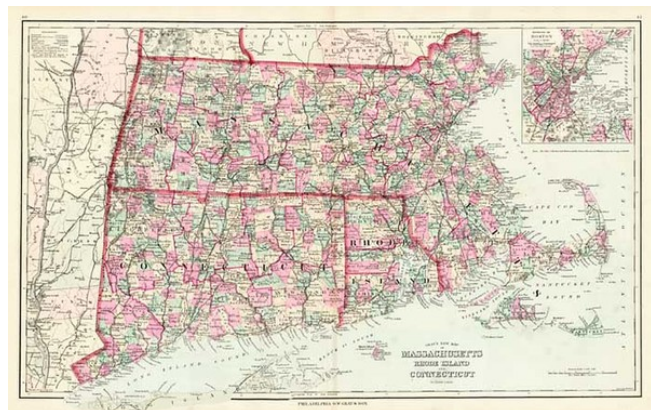

Barry Lawrence Ruderman Antique Maps Inc.

7407 La Jolla Boulevard
La Jolla, CA 92037

www.raremaps.com

(858) 551-8500
blr@raremaps.com

Gray's New Map of Massachusetts, Rhode Island and Connecticut

Stock#: m0243
Map Maker: Gray
Date: 1880
Place: Philadelphia
Color: Color
Condition: VG
Size: 25 x 15.5 inches
Price: SOLD

Description:

Gorgeous large format map, colored by counties and showing remarkable detail. Inset of Boston. Fold split at centerfold extends 2 inches into image, else an excellent example.

Detailed Condition: