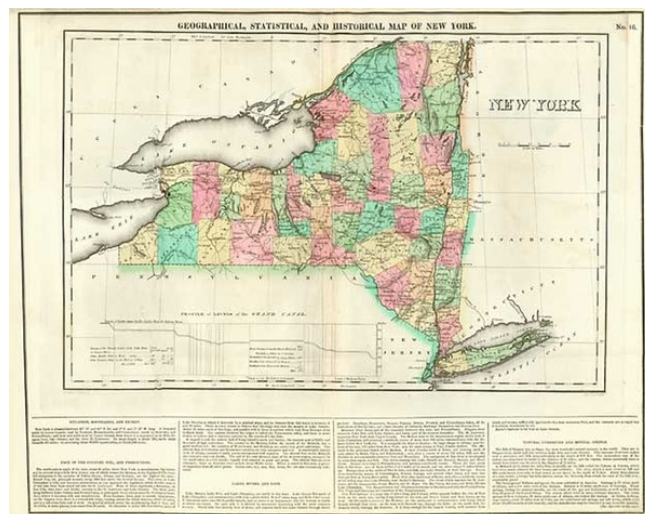

## Geographical, Statistical and Historical Map of New York

**Stock#:** m0198  
**Map Maker:** Carey & Lea  
**Date:** 1822  
**Place:** Philadelphia  
**Color:** Hand Colored  
**Condition:** VG  
**Size:** 20.5 x 16.5 inches  
**Price:** SOLD

### Description:

Rich full color example of this map of New York, from the first edition of Carey & Lea's Atlas. Size includes text surrounding map, which includes wonderful contemporary details concerning the topography, indigenous lands, rivers, climate, towns, manufacturing, commerce, education, history, and other information. Roads, towns, rivers, and forts included on map. Carey & Lea's Atlas is highly prized not only for its cartographic information but the marvelous information about each of the states and territories included. The atlas was issued in 6 editions in English, French & German between 1822 and 1827.