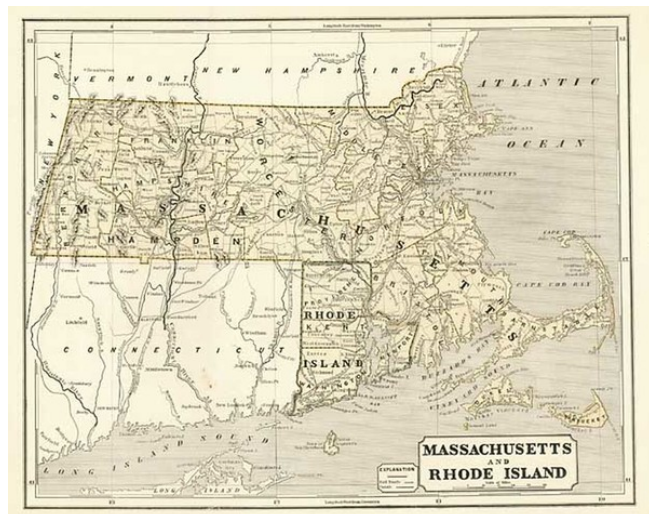

## Massachusetts and Rhode Island

**Stock#:** m0186  
**Map Maker:** Morse & Breese  
**Date:** 1842  
**Place:** New York  
**Color:** Color  
**Condition:** VG+  
**Size:** 15 x 12.5 inches  
**Price:** SOLD

### Description:

Marvelous and highly detailed map of Massachusetts and Rhode Island, from Morse's important Atlas of North America, the first cerographic atlas. Shows towns, roads, rivers, townships, etc. An essential map for American Map collectors, illustrating an important change in the history of printed maps and the only truly American cartographic publishing innovation.