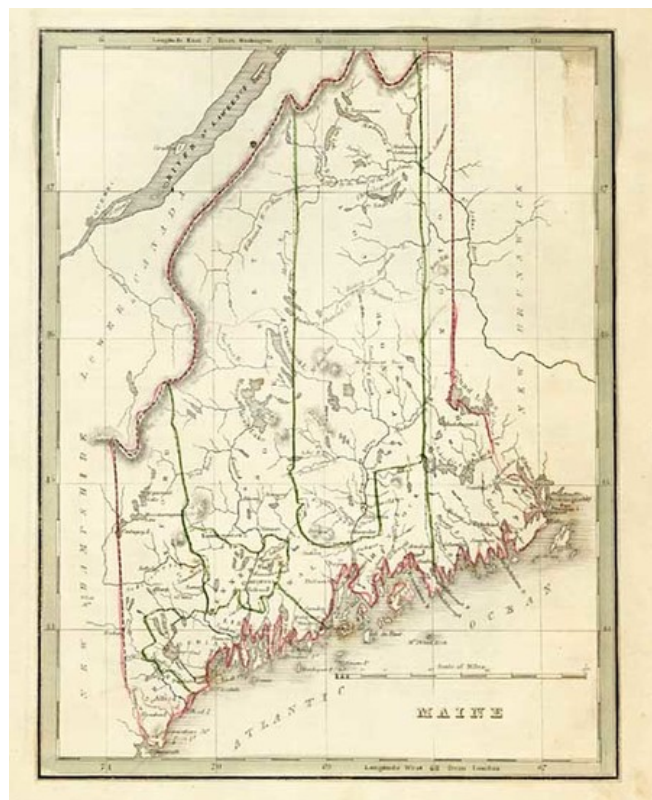

Barry Lawrence Ruderman Antique Maps Inc.

7407 La Jolla Boulevard
La Jolla, CA 92037

www.raremaps.com

(858) 551-8500
blr@raremaps.com

Maine

Stock#: m0183
Map Maker: Bradford
Date: 1835
Place: Boston
Color: Outline Color
Condition: VG
Size: 10 x 8 inches
Price: SOLD

Description:

Interesting and detailed map, from an early edition of Bradford's Comprehensive Atlas. The map is colored by counties and shows towns, rivers, lakes, bays, harbors, islands and other important places. Bradford's Comprehensive Atlas launched him as one of the prominent cartographic publishers of the period. This and his larger atlases, published first in 1838, were one of the most popular of the period.