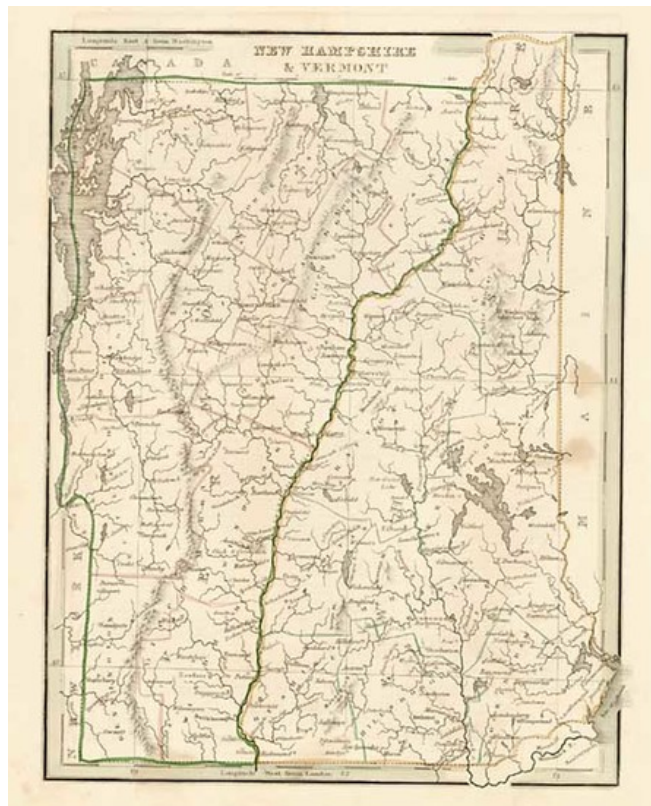

Barry Lawrence Ruderman Antique Maps Inc.

7407 La Jolla Boulevard
La Jolla, CA 92037

www.raremaps.com

(858) 551-8500
blr@raremaps.com

New Hampshire & Vermont

Stock#: m0179
Map Maker: Bradford
Date: 1835
Place: Boston
Color: Outline Color
Condition: VG
Size: 10 x 8 inches
Price: SOLD

Description:

Interesting and detailed map, from an early edition of Bradford's Comprehensive Atlas. The map is colored by counties and shows towns, rivers, lakes, and other important places. Bradford's Comprehensive Atlas launched him as one of the prominent cartographic publishers of the period. This and his larger atlases, published first in 1838, were one of the most popular of the period.