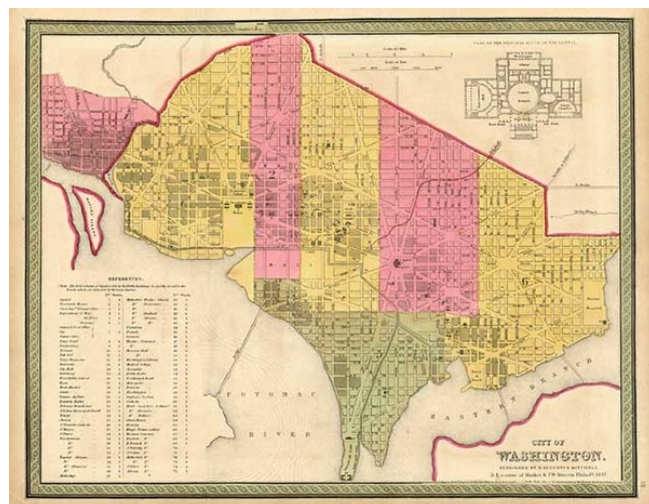

Barry Lawrence Ruderman Antique Maps Inc.

7407 La Jolla Boulevard
La Jolla, CA 92037

www.raremaps.com

(858) 551-8500
blr@raremaps.com

City of Washington

Stock#: m0129
Map Maker: Mitchell
Date: 1847
Place: Philadelphia
Color: Hand Colored
Condition: VG+
Size: 15 x 12 inches
Price: SOLD

Description:

Early map of Washington DC from Mitchell's Universal Atlas. Colored by ward, shows streets, buildings, bridges, railroad lines, etc. Key to main buildings and plan of the Capitol. Highly desirable early edition of this town plan.