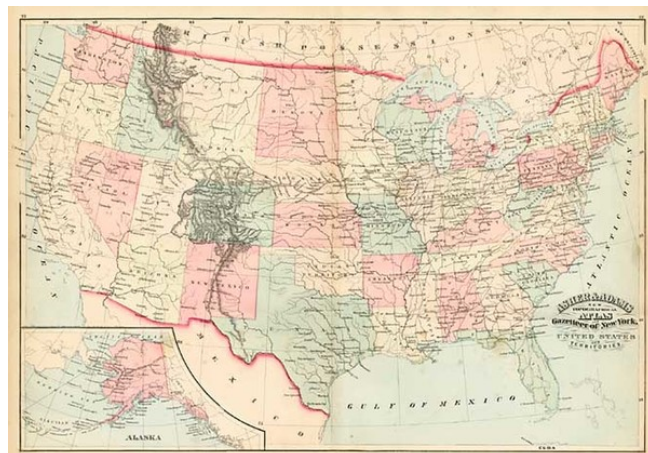

Barry Lawrence Ruderman Antique Maps Inc.

7407 La Jolla Boulevard
La Jolla, CA 92037

www.raremaps.com

(858) 551-8500
blr@raremaps.com

United States and Territories.

Stock#: m0102
Map Maker: Asher & Adams
Date: 1872
Place: New York
Color: Hand Colored
Condition: VG+
Size: 23 x 16 inches
Price: SOLD

Description:

Large map of the United States, hand colored by state and showing towns, railroad routes and other details. Large inset of Alaska.

Detailed Condition: