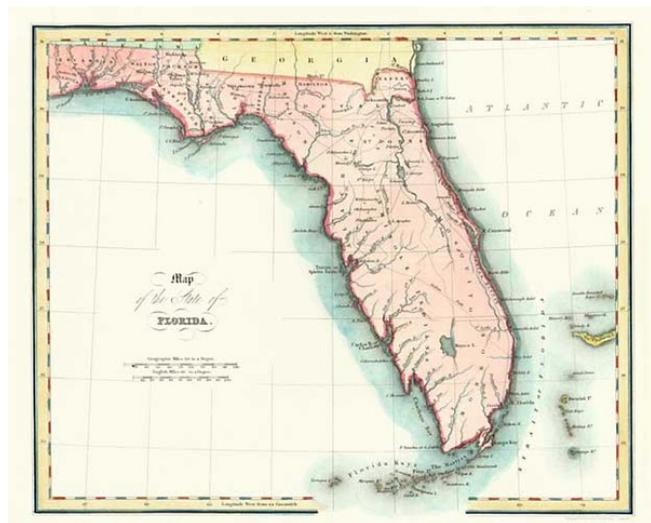

Barry Lawrence Ruderman Antique Maps Inc.

7407 La Jolla Boulevard
La Jolla, CA 92037

www.raremaps.com

(858) 551-8500
blr@raremaps.com

Map of the State of Florida

Stock#: m0074
Map Maker: Hinton, Simpkin & Marshall
Date: 1832
Place: London
Color: Hand Colored
Condition: VG+
Size: 10 x 7 inches
Price: SOLD

Description:

Scarce early map of Florida, showing counties, roads, lakes, towns, rivers, lakes, swamps, etc. One of the first maps of the State of Florida and one of the earliest published outside the U.S. Unusual full color example, which are rarely seen on the market.