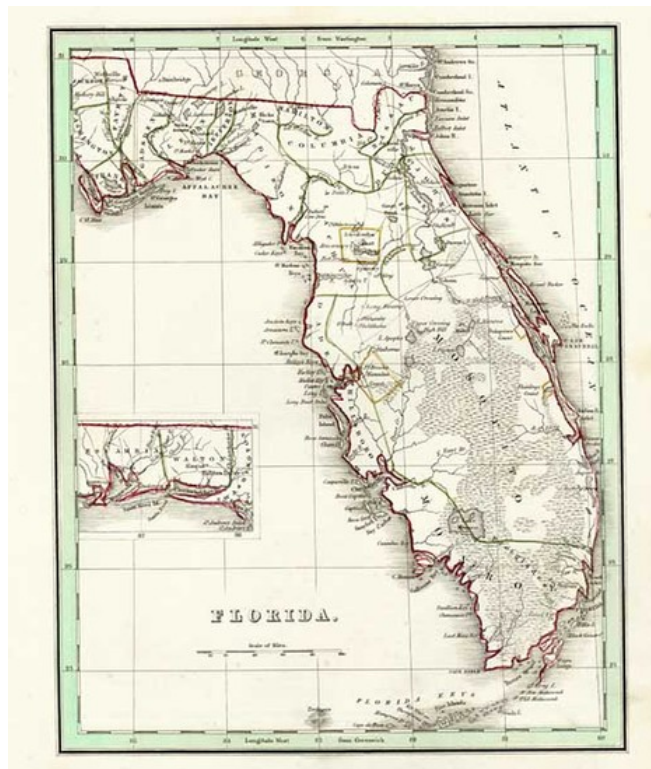

Barry Lawrence Ruderman Antique Maps Inc.

7407 La Jolla Boulevard
La Jolla, CA 92037

www.raremaps.com

(858) 551-8500
blr@raremaps.com

Florida

Stock#: m0071
Map Maker: Bradford
Date: 1835
Place: Boston
Color: Outline Color
Condition: VG+
Size: 10 x 8 inches
Price: SOLD

Description:

Map of Florida from Bradford's Comprehensive Atlas. Shows very early county divisions, along with travel routes between major cities and towns. Ony Monroe, Mosquito and Hillsboro Counties in the South, along with a curiously placed Dade County, north of Hillsboro. Miranda's and Arredondo's Grants are shown, along with a number of early forts, roads and battle sites. One of the earliest obtainable commercial atlas maps of Florida.