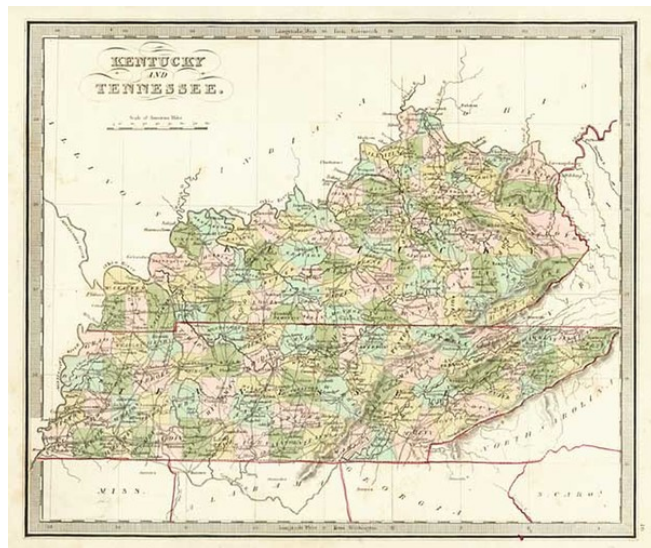

Barry Lawrence Ruderman Antique Maps Inc.

7407 La Jolla Boulevard
La Jolla, CA 92037

www.raremaps.com

(858) 551-8500
blr@raremaps.com

Kentucky and Tennessee

Stock#: m0020
Map Maker: Greenleaf
Date: 1842
Place: Brattleboro, VT
Color: Hand Colored
Condition: VG+
Size: 12.5 x 10.5 inches
Price: SOLD

Description:

Detailed map of Tennessee and Kentucky hand colored by county. Shows railroads, travel routes, topography, towns, and waterways. This map is from Greenleaf's scarce New Universal Atlas.

Detailed Condition: