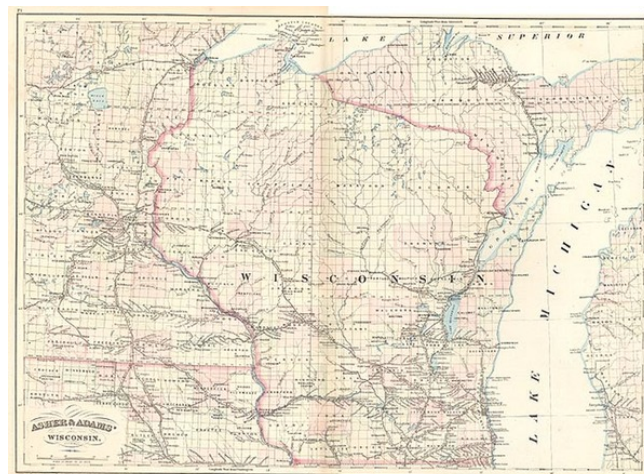

Barry Lawrence Ruderman Antique Maps Inc.

7407 La Jolla Boulevard
La Jolla, CA 92037

www.raremaps.com

(858) 551-8500
blr@raremaps.com

Asher & Adams' Wisconsin

Stock#: m0014
Map Maker: Asher & Adams
Date: 1872
Place: New York
Color: Hand Colored
Condition: VG
Size: 22 x 16 inches
Price: SOLD

Description:

Gorgeous large format railroad map, hand colored by counties. Shows railroads, towns, rivers, lakes, mountains, township surveys, etc. Asher & Adams Atlas was conceived as a Railroad Atlas, but is probably most notably for its relatively unique style and excellent large format treatment of the states west of the Mississippi.