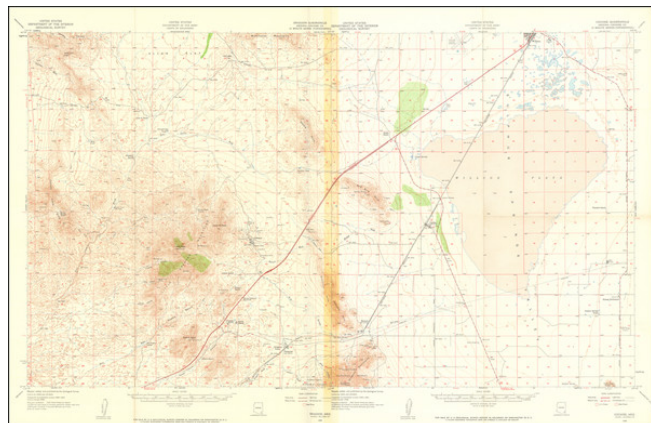

**Barry Lawrence Ruderman
Antique Maps Inc.**

7407 La Jolla Boulevard
La Jolla, CA 92037

www.raremaps.com

(858) 551-8500
blr@raremaps.com

Cochise Quadrangle [and] Dragoon Quadrangle

Stock#: 99989
Map Maker: U.S. Geological Survey
Date: 1958
Place: Denver
Color: Color
Condition: VG
Size: 29.6 x 17.3 inches
Price: \$ 125.00

Description:

Two geological survey maps, joined, of the bordering Cochise and Dragoon Quadrangles in Arizona. Geographic features include Allen Flat, Tres Alamos Wash, Wilcox Playa, and the northern part of Coronado National Forest.

Detailed Condition:

Two sheets, joined with non-archival tape. Discoloration from old tape.