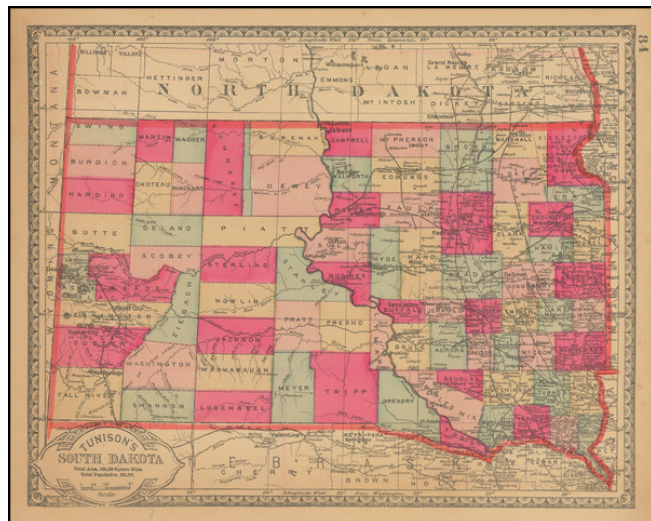

## Tunison's South Dakota (North Dakota on verso)

**Stock#:** 99449  
**Map Maker:** Tunison  
**Date:** 1885  
**Place:** Jacksonville IL  
**Color:** Color  
**Condition:** VG+  
**Size:** 12.5 x 10 inches  
**Price:** \$ 145.00

### Description:

Scarce map of the South Dakota, with North Dakota on the verso, by this interesting ephemeral mapmaker.

Tunison's maps are prized for their bright color scheme and have been the subject matter of exhibitions at the New York Public Library and other museums.

### Detailed Condition:

Both sides printed