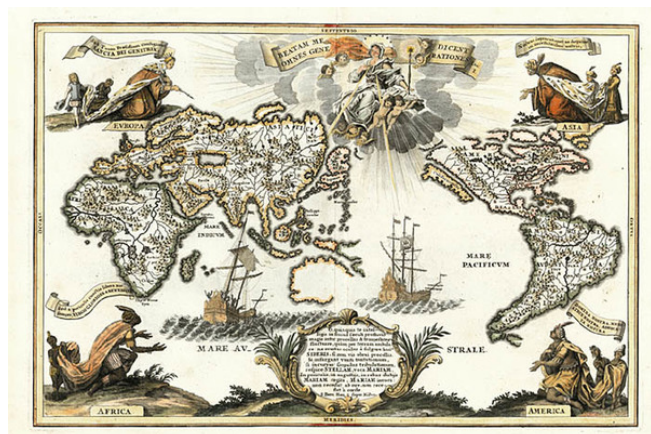

Barry Lawrence Ruderman Antique Maps Inc.

7407 La Jolla Boulevard
La Jolla, CA 92037

www.raremaps.com

(858) 551-8500
blr@raremaps.com

Beatam Medicent Omens Generatione [Map of the World, centered on the Pacific Ocean]

Stock#: 9911
Map Maker: Scherer
Date: 1703
Place: Munich
Color: Hand Colored
Condition: VG+
Size: 14 x 9.5 inches
Price: SOLD

Description:

Richly engraved decorative map of the world, centered on the Pacific and showing an incomplete Australia and New Guinea, leaving open the prospect that the two are connected. California is shown as an island with a very distinctive Northwest Passage. Japan is shown in the projection unique to Scherer. The treatment of SE Asia and the Indian subcontinent is based upon contemporary Jesuit reports. The reports of the early Jesuits and French are in evidence in the Great Lakes and Mississippi Valley regions. Two large sailing ships, four representations of the Continents as women and two large decorative cartouches. The engraving work and imagery in Scherer's maps is unsurpassed. A nice example of this highly desirable map.