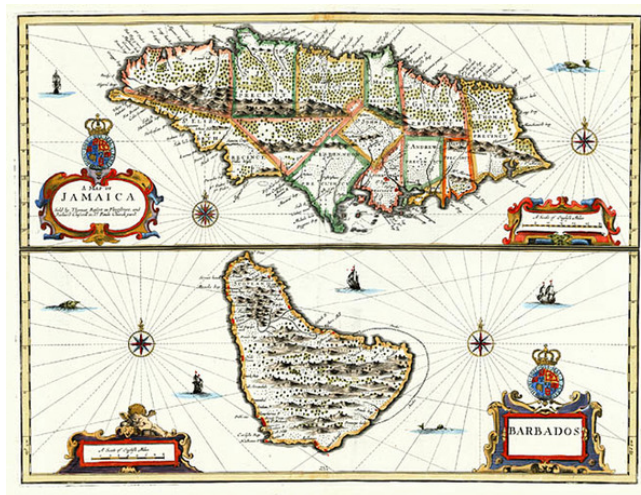

Barry Lawrence Ruderman Antique Maps Inc.

7407 La Jolla Boulevard
La Jolla, CA 92037

www.raremaps.com

(858) 551-8500
blr@raremaps.com

A Map of Jamaica [with] Barbados

Stock#: 9906
Map Maker: Speed
Date: 1676
Place: London
Color: Hand Colored
Condition: VG+
Size: 20 x 15 inches
Price: SOLD

Description:

Stunning map of Jamaica and Barbados from the pre-eminent English map maker of the 17th Century. The map was actually engraved by Lamb for the 1676 edition of Speed's Atlas, one of a small group of maps added to the later editions. Gorgeous full color, with cartouches, coats of arms, sailing ships, sea monsters etc. English text on the verso describes the two islands in great detail. A fine wide margin example of this highly desirable map.