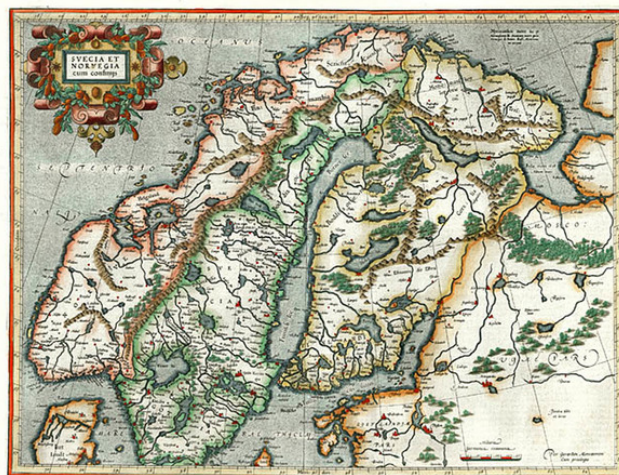

Barry Lawrence Ruderman Antique Maps Inc.

7407 La Jolla Boulevard
La Jolla, CA 92037

www.raremaps.com

(858) 551-8500
blr@raremaps.com

Suecia Et Norvegia cum consinus

Stock#: 9903
Map Maker: Mercator
Date: 1620
Place: Amsterdam
Color: Hand Colored
Condition: VG+
Size: 18.5 x 14 inches
Price: SOLD

Description:

Gorgeous full color example of Mercator's map of Sweden and Norway, with decorative strapwork cartouche and full wide margins. From the 1620 Latin edition of the Mercator-Hondius Atlas.

Detailed Condition: