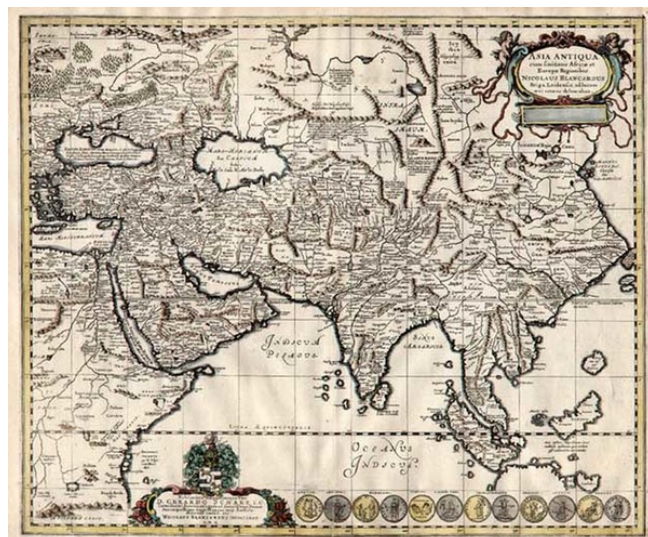

**Barry Lawrence Ruderman
Antique Maps Inc.**

7407 La Jolla Boulevard
La Jolla, CA 92037

www.raremaps.com

(858) 551-8500
blr@raremaps.com

**Asia Antiqua cum finitimis Africae et Europae Regionibus Nicolaus Bancuardus Belga
Leindsis ad lucem aevi veteris delineabat.**

Stock#: 98048b
Map Maker: Blankaart
Date: 1652
Place: Amsterdam
Color: Hand Colored
Condition: VG
Size: 21.5 x 18 inches
Price: SOLD

Description:

Rare map of Asia by Nicolaus Blankaart, a Professor of Leiden who produced 3 maps (Africa, Asia and Europe) for Jansson in 165. The map is dedicated to D. Gerardo Schaep. The map extends from the Mediterranean and Black Seas in the West, to Scythia and China in the Northeast, south to Borneo, Java and Sumatra and including the Indian Ocean and African Coast to Ethiopia. A group of 12 medallions show the ancient rulers and other regional symbols. Excellent detail throughout the map, especially in Central Asia, India and Southeast Asia. A striking example of this scarce map.