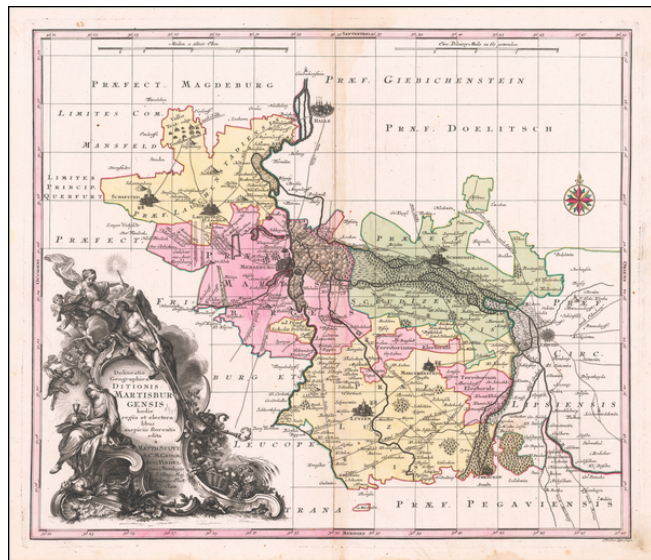

Barry Lawrence Ruderman Antique Maps Inc.

7407 La Jolla Boulevard
La Jolla, CA 92037

www.raremaps.com

(858) 551-8500
blr@raremaps.com

Delineatio Geographica Ditionis Martisburgensis....

Stock#: 98044n
Map Maker: Seutter
Date: 1730
Place: Augsburg
Color: Hand Colored
Condition: VG
Size: 23 x 20 inches
Price: \$195.00

Description:

Decorative regional map of eastern Germany.

Major cities include Leipzig and Halle.

Detailed Condition: