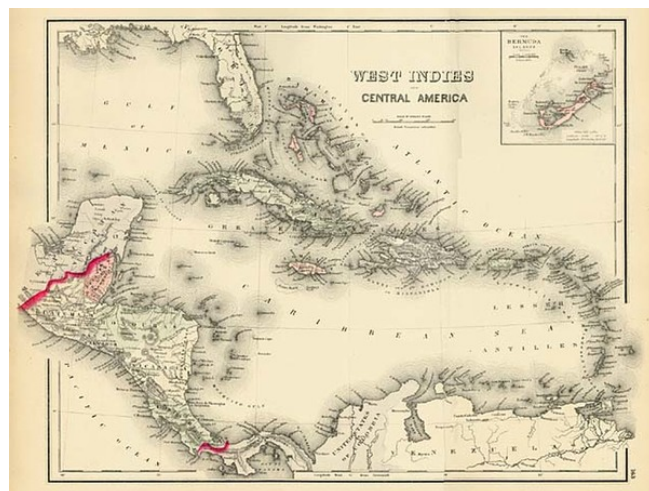

**Barry Lawrence Ruderman
Antique Maps Inc.**

7407 La Jolla Boulevard
La Jolla, CA 92037

www.raremaps.com

(858) 551-8500
blr@raremaps.com

West Indies and Central America [Bermuda inset]

Stock#: 9802
Map Maker: Gray
Date: 1876
Place: Philadelphia
Color: Hand Colored
Condition: VG+
Size: 16 x 12 inches
Price: SOLD

Description:

Detailed map of Central America and the Caribbean, hand colored by islands. Includes inset of Bermuda.

Detailed Condition: