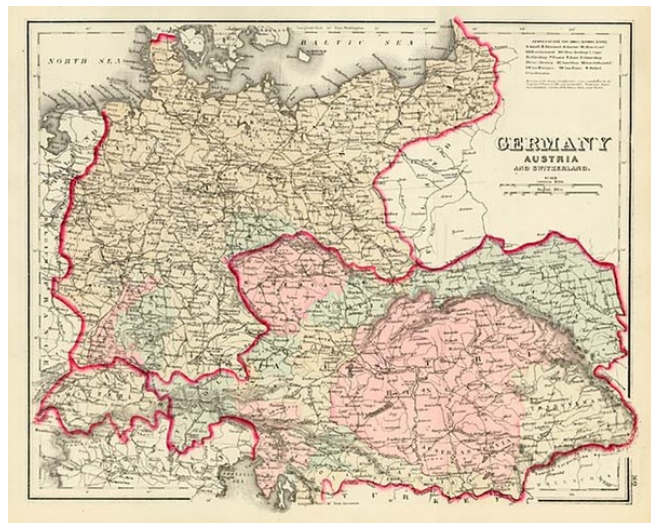

Barry Lawrence Ruderman Antique Maps Inc.

7407 La Jolla Boulevard
La Jolla, CA 92037

www.raremaps.com

(858) 551-8500
blr@raremaps.com

Germany, Austria and Switzerland

Stock#: 9799
Map Maker: Gray
Date: 1876
Place: Philadelphia
Color: Hand Colored
Condition: VG+
Size: 17 x 14 inches
Price: SOLD

Description:

Detailed map of region-showing water ways, roads, railroads, major cities and etc. Colored by regions.

Detailed Condition: