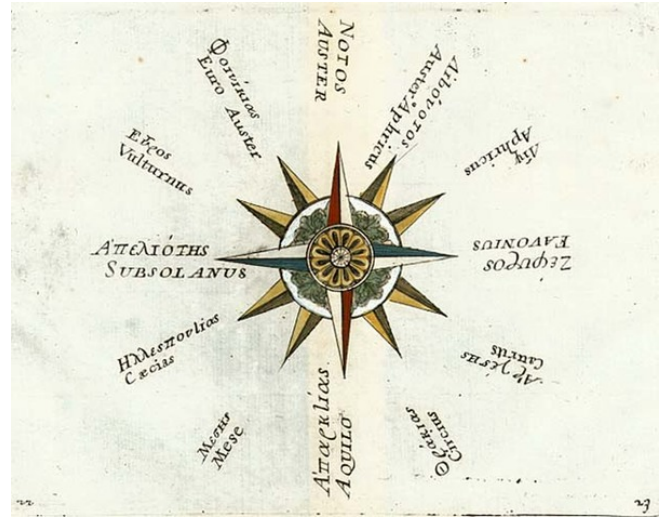

## [Compass Rose]

**Stock#:** 9736  
**Map Maker:** Coronelli  
**Date:** 1693  
**Place:** Venice  
**Color:** Hand Colored  
**Condition:** VG+  
**Size:** 7 x 5 inches  
**Price:** SOLD

### Description:

Decorative 17th Century Compass rose from Coronelli's Epitome Cosmografica. Includes 8 compass points which are labeled in Greek. Coronelli's work is renowned for its fine engraving quality, which is evident in this scarce 17th Century cosmographical treatise which is rarely found complete.