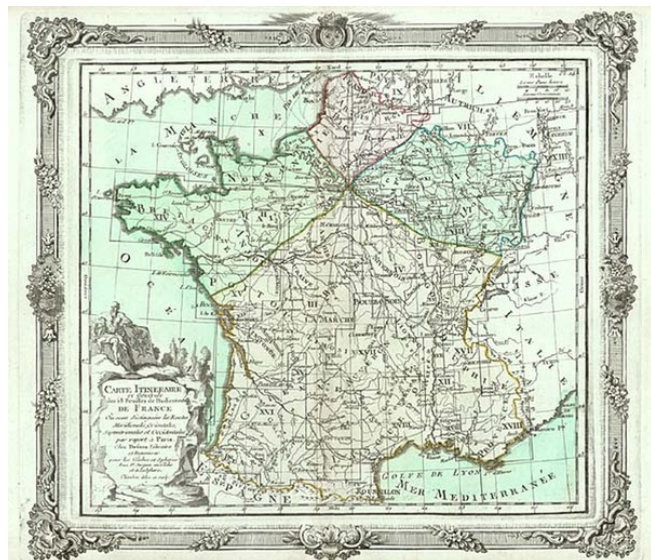

## Carte Itineraire et Generale des 18 Feuilles de l'Indicateur De France...

**Stock#:** 9706  
**Map Maker:** Brion de la Tour  
**Date:** 1766  
**Place:** Paris  
**Color:** Hand Colored  
**Condition:** VG+  
**Size:** 12 x 11 inches  
**Price:** SOLD

### Description:

Decorative road map of France, showing the 18 provincial divisions prior to Napoleon. Attractive wash colors with decorative engraved border and large cartouche. A decorative map from Brion De La Tour, one of the most prolific cartographic publishers of the mid 18th Century.