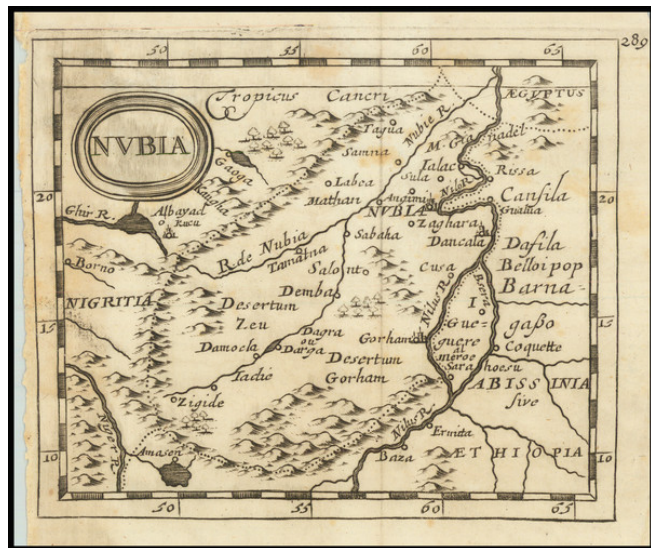

Barry Lawrence Ruderman Antique Maps Inc.

7407 La Jolla Boulevard
La Jolla, CA 92037

www.raremaps.com

(858) 551-8500
blr@raremaps.com

Nubia

Stock#: 96580
Map Maker: Beer
Date: 1678
Place: Nuremberg
Color: Uncolored
Condition: VG
Size: 4.75 x 4.88 inches
Price: \$ 145.00

Description:

This map blends accurate geographical knowledge with some misunderstandings or errors, which were not uncommon for European maps of Africa from the 17th century, coming at a time when maps of partially known regions combined firsthand accounts from travelers with speculative or secondhand information, leading to a patchwork understanding of the continent's geography.

Nubia is a region situated along the Nile river, covering parts of present-day southern Egypt and northern Sudan. In the 17th century, it would have primarily been understood as the stretch of the Nile Valley between Aswan in southern Egypt and Khartoum in central Sudan. The Upper Nile River Valley describes the part of the Nile that flows northwards from its sources in central Africa towards the Mediterranean Sea. However, it's worth noting that the exact sources of the Nile, especially the White Nile, were not precisely known to Europeans in the 17th century, with clear discoveries only emerging in the 19th century.

This map, based on the description, seems to mix accurate geographical knowledge with some misunderstandings or errors. Such discrepancies were not uncommon for European maps of Africa from the 17th century, as they often blended firsthand traveler accounts with secondhand or speculative