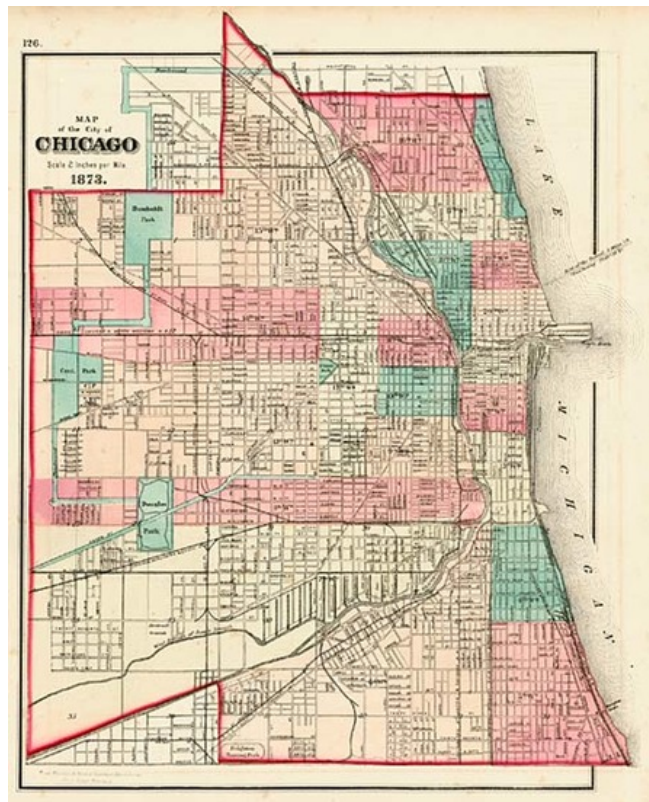

Barry Lawrence Ruderman Antique Maps Inc.

7407 La Jolla Boulevard
La Jolla, CA 92037

www.raremaps.com

(858) 551-8500
blr@raremaps.com

Map of the City of Chicago...1873

Stock#: 9638
Map Maker: Gray
Date: 1873
Place: Philadelphia
Color: Hand Colored
Condition: VG+
Size: 15 x 12 inches
Price: SOLD

Description:

Detailed map of Chicago, hand colored by wards, and showing streets, roads, rail lines, buildings, parks, light house and other interesting features. One of the best commercial atlas maps of the era. From one of the leading American map publisher of the 1870s. From the true first edition of Gray's National Atlas.