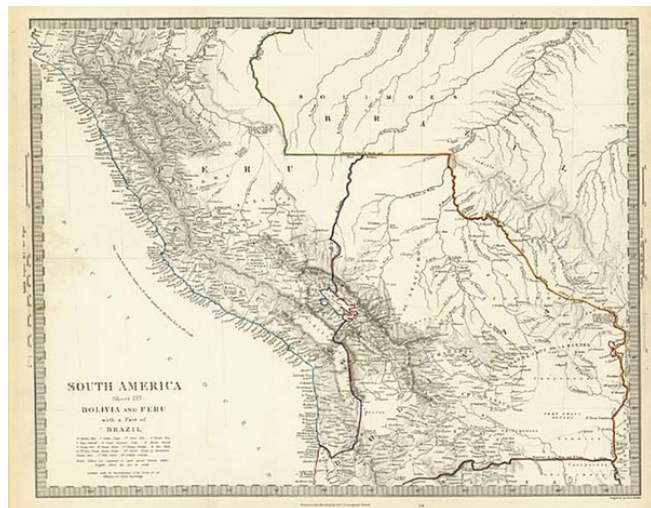

Barry Lawrence Ruderman Antique Maps Inc.

7407 La Jolla Boulevard
La Jolla, CA 92037

www.raremaps.com

(858) 551-8500
blr@raremaps.com

South America Sheet III Bolivia and Peru with a part of Brazil

Stock#: 9612
Map Maker: SDUK
Date: 1849
Place: London
Color: Hand Colored
Condition: VG+
Size: 15.5 x 12 inches
Price: SOLD

Description:

Detailed map of the region, showing towns, rivers, roads, mountains, lakes and a host of other information. The Society for the Diffusion of Useful Knowledge was active from the 1830s through the 1860s and published some of the best regional maps of the era.