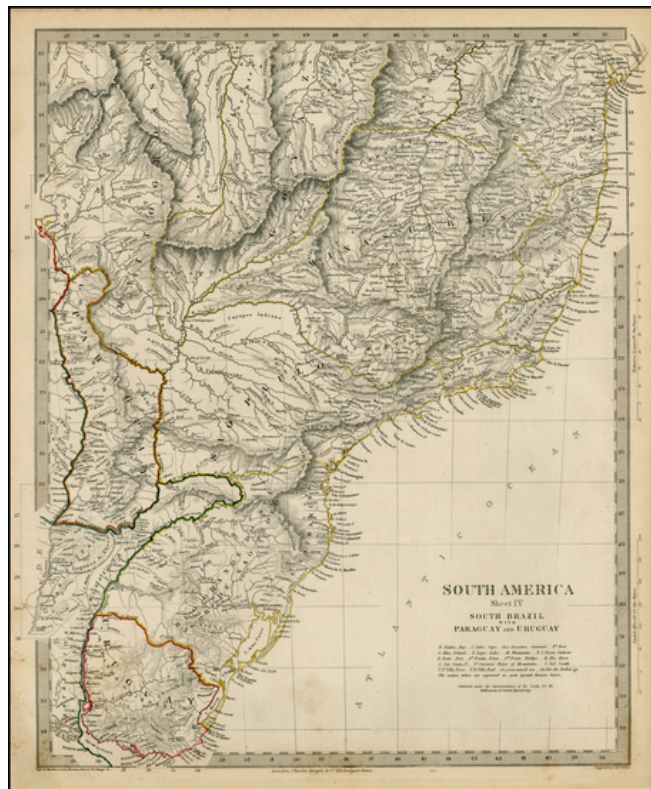

Barry Lawrence Ruderman Antique Maps Inc.

7407 La Jolla Boulevard
La Jolla, CA 92037

www.raremaps.com

(858) 551-8500
blr@raremaps.com

South America Sheet IV South Brazil with Paraguay and Uruguay

Stock#: 9606
Map Maker: SDUK
Date: 1849
Place: London
Color: Hand Colored
Condition: VG+
Size: 15.5 x 12 inches
Price: SOLD

Description:

Detailed map of the region, showing towns, rivers, roads, mountains, lakes and a host of other information. The Society for the Diffusion of Useful Knowledge was active from the 1830s through the 1860s and published some of the best regional maps of the era.