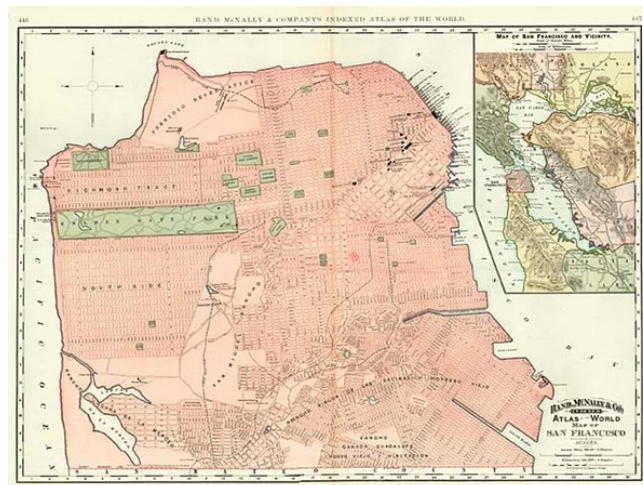

Barry Lawrence Ruderman Antique Maps Inc.

7407 La Jolla Boulevard
La Jolla, CA 92037

www.raremaps.com

(858) 551-8500
blr@raremaps.com

Map of San Francisco

Stock#: 9581
Map Maker: Rand & McNally
Date: 1891
Place: Chicago
Color: Color
Condition: Fine
Size: 26 x 19 inches
Price: SOLD

Description:

Large format highly detailed map of San Francisco, showing towns, wharfs, rail lines, street car lines, roads, buildings, etc. Large inset of SF Bay. The best large format map of San Francisco to appear in a 19th Century Commercial Atlas. A fine example of this highly detailed map, from Rand McNally's Indexed Atlas of the World, perhaps the best large format late 19th Century Atlas published in America.