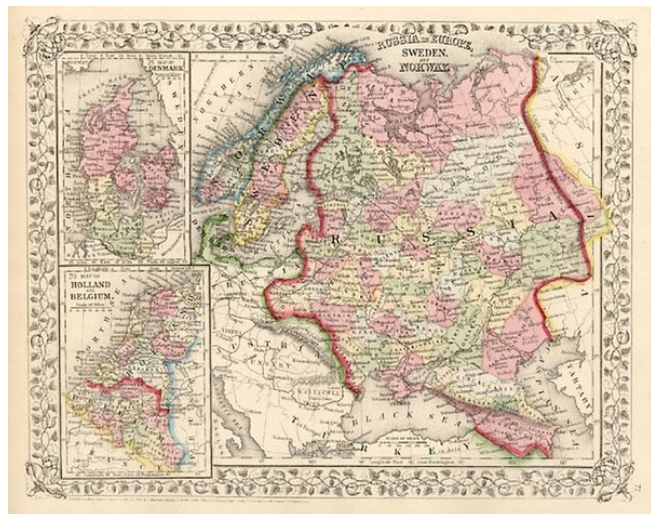

Barry Lawrence Ruderman Antique Maps Inc.

7407 La Jolla Boulevard
La Jolla, CA 92037

www.raremaps.com

(858) 551-8500
blr@raremaps.com

Russia in Europe, Sweden and Norway

Stock#: 9563
Map Maker: Mitchell Jr.
Date: 1866
Place: Philadelphia
Color: Hand Colored
Condition: VG+
Size: 14 x 11 inches
Price: SOLD

Description:

Nice regional map of Russia and Scandinavia, with large insets of Denmark and the Low Countires.

Detailed Condition: