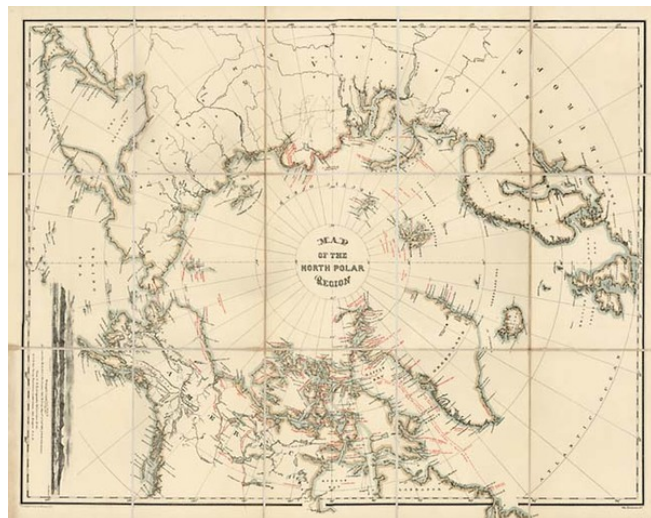

## Map Of The North Polar Region

**Stock#:** 9510  
**Map Maker:** Bauman / Graphic Co.  
**Date:** 1876  
**Place:** New York  
**Color:** Color  
**Condition:** Fine  
**Size:** 32 x 25 inches  
**Price:** SOLD

### Description:

Flawless example of this interesting map of the North Polar regions, Chart No. 68 from the US Hydrographic Office. The map shows the explorations of over a dozen Arctic explorers, with dates. Beautiful large format map, dissected and laid on linen, in remarkable condition.